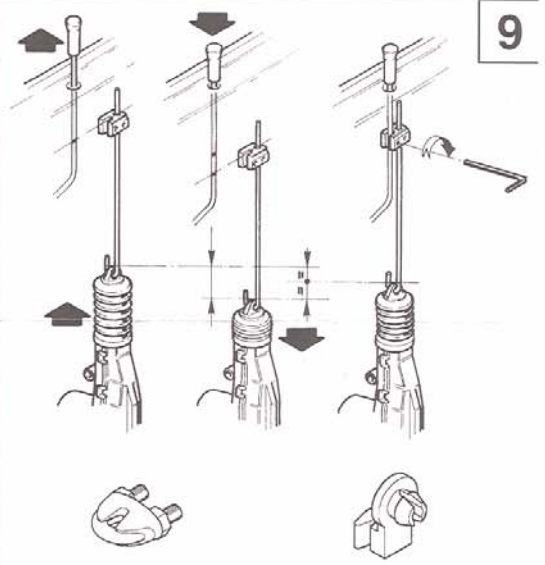

9

Cod.3701.0028

Cod.3701.0043

11