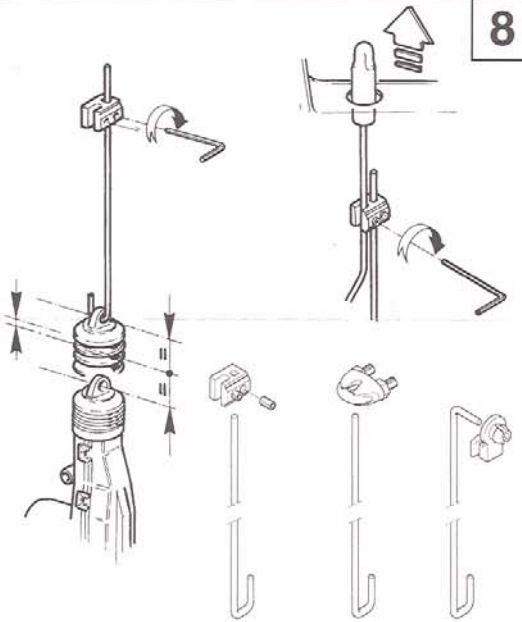

3

4

5a

7

8

9

Cod.3701.0028

Cod.3701.0043

11

12

13