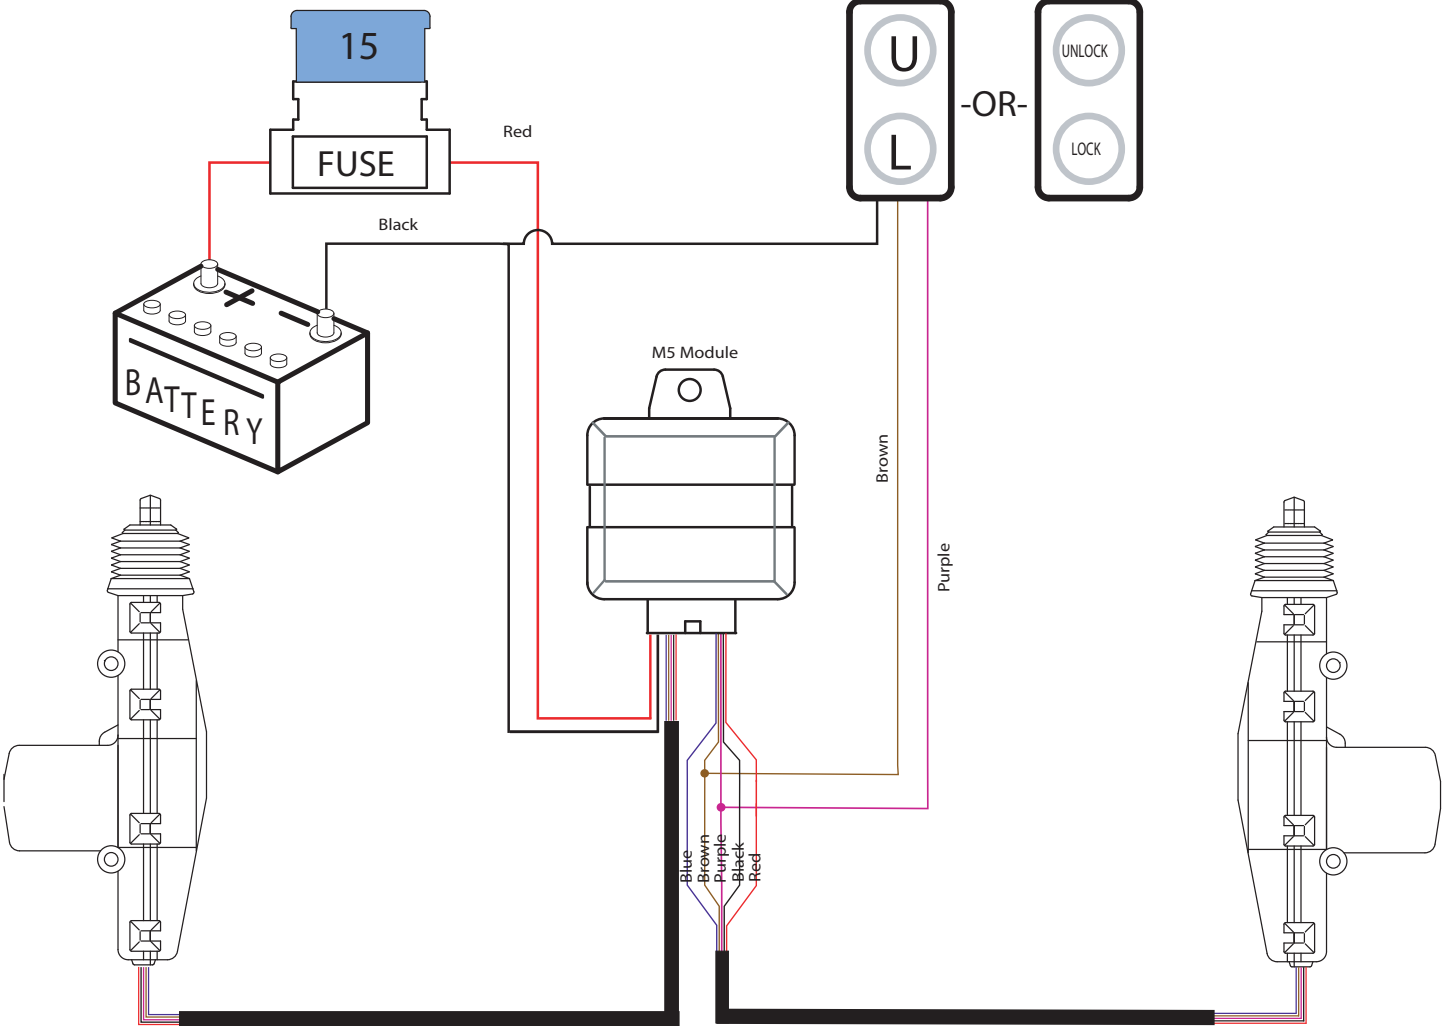

2-Door Lock Kit with Lock Switch

37000118 37000050

Not to Scale

4-Door lock kit with AS80 or other Alarm System

The AS-80 should be installed according to the instructions supplied with the AS-80.
This diagram is intended to show only the connection of the AS-80 to a locking system.