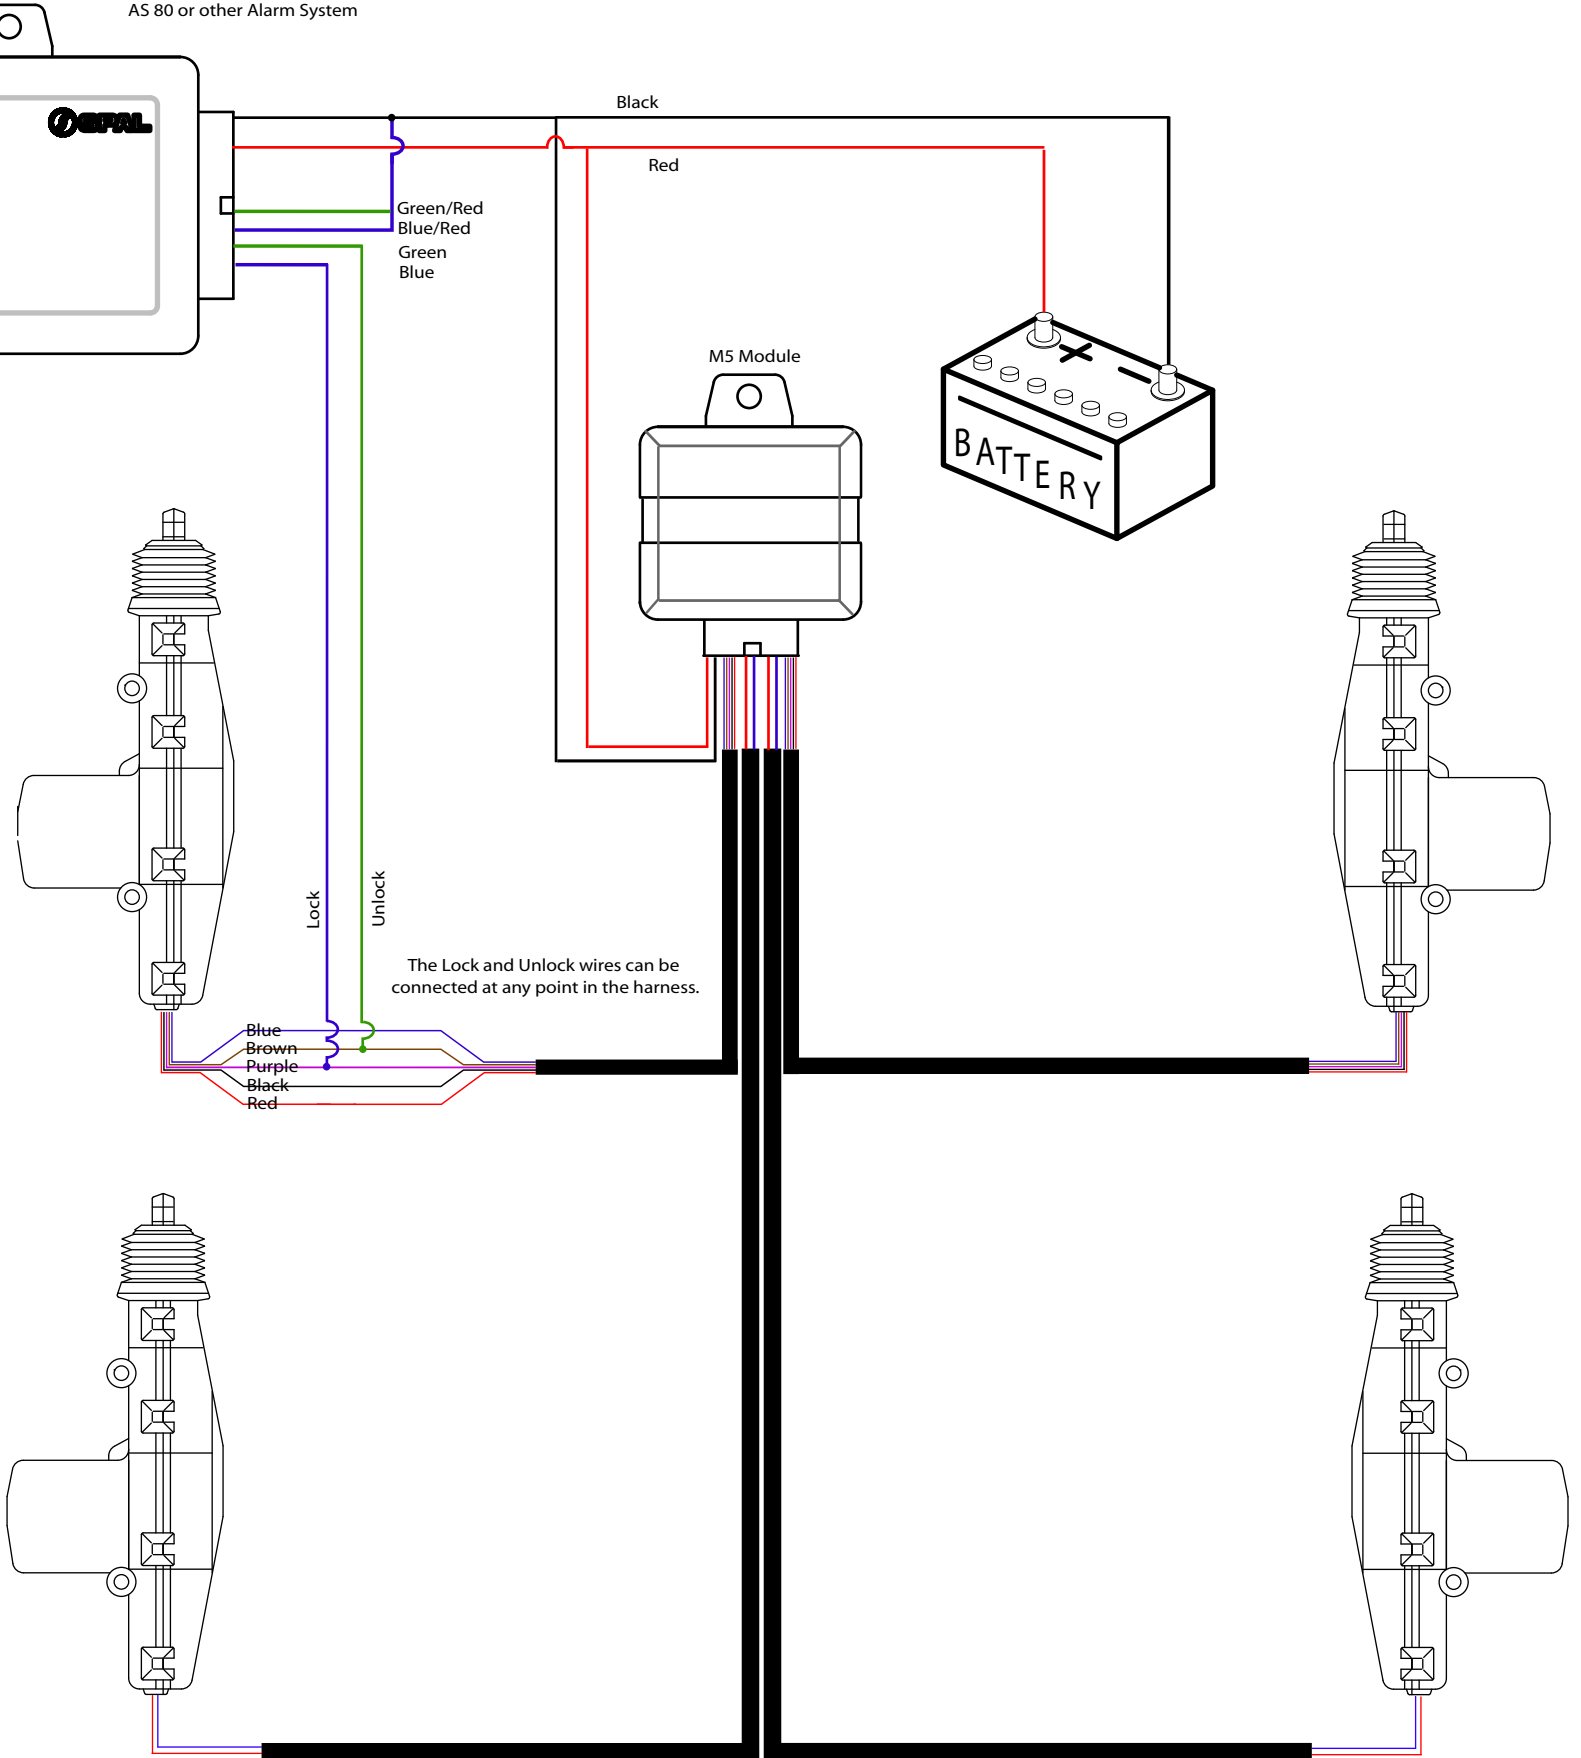

4-Door lock kit with AS80 or other Alarm System

The AS-80 should be installed according to the instructions supplied with the AS-80.
This diagram is intended to show only the connection of the AS-80 to a locking system.

AS 80 or other Alarm System

Not to Scale